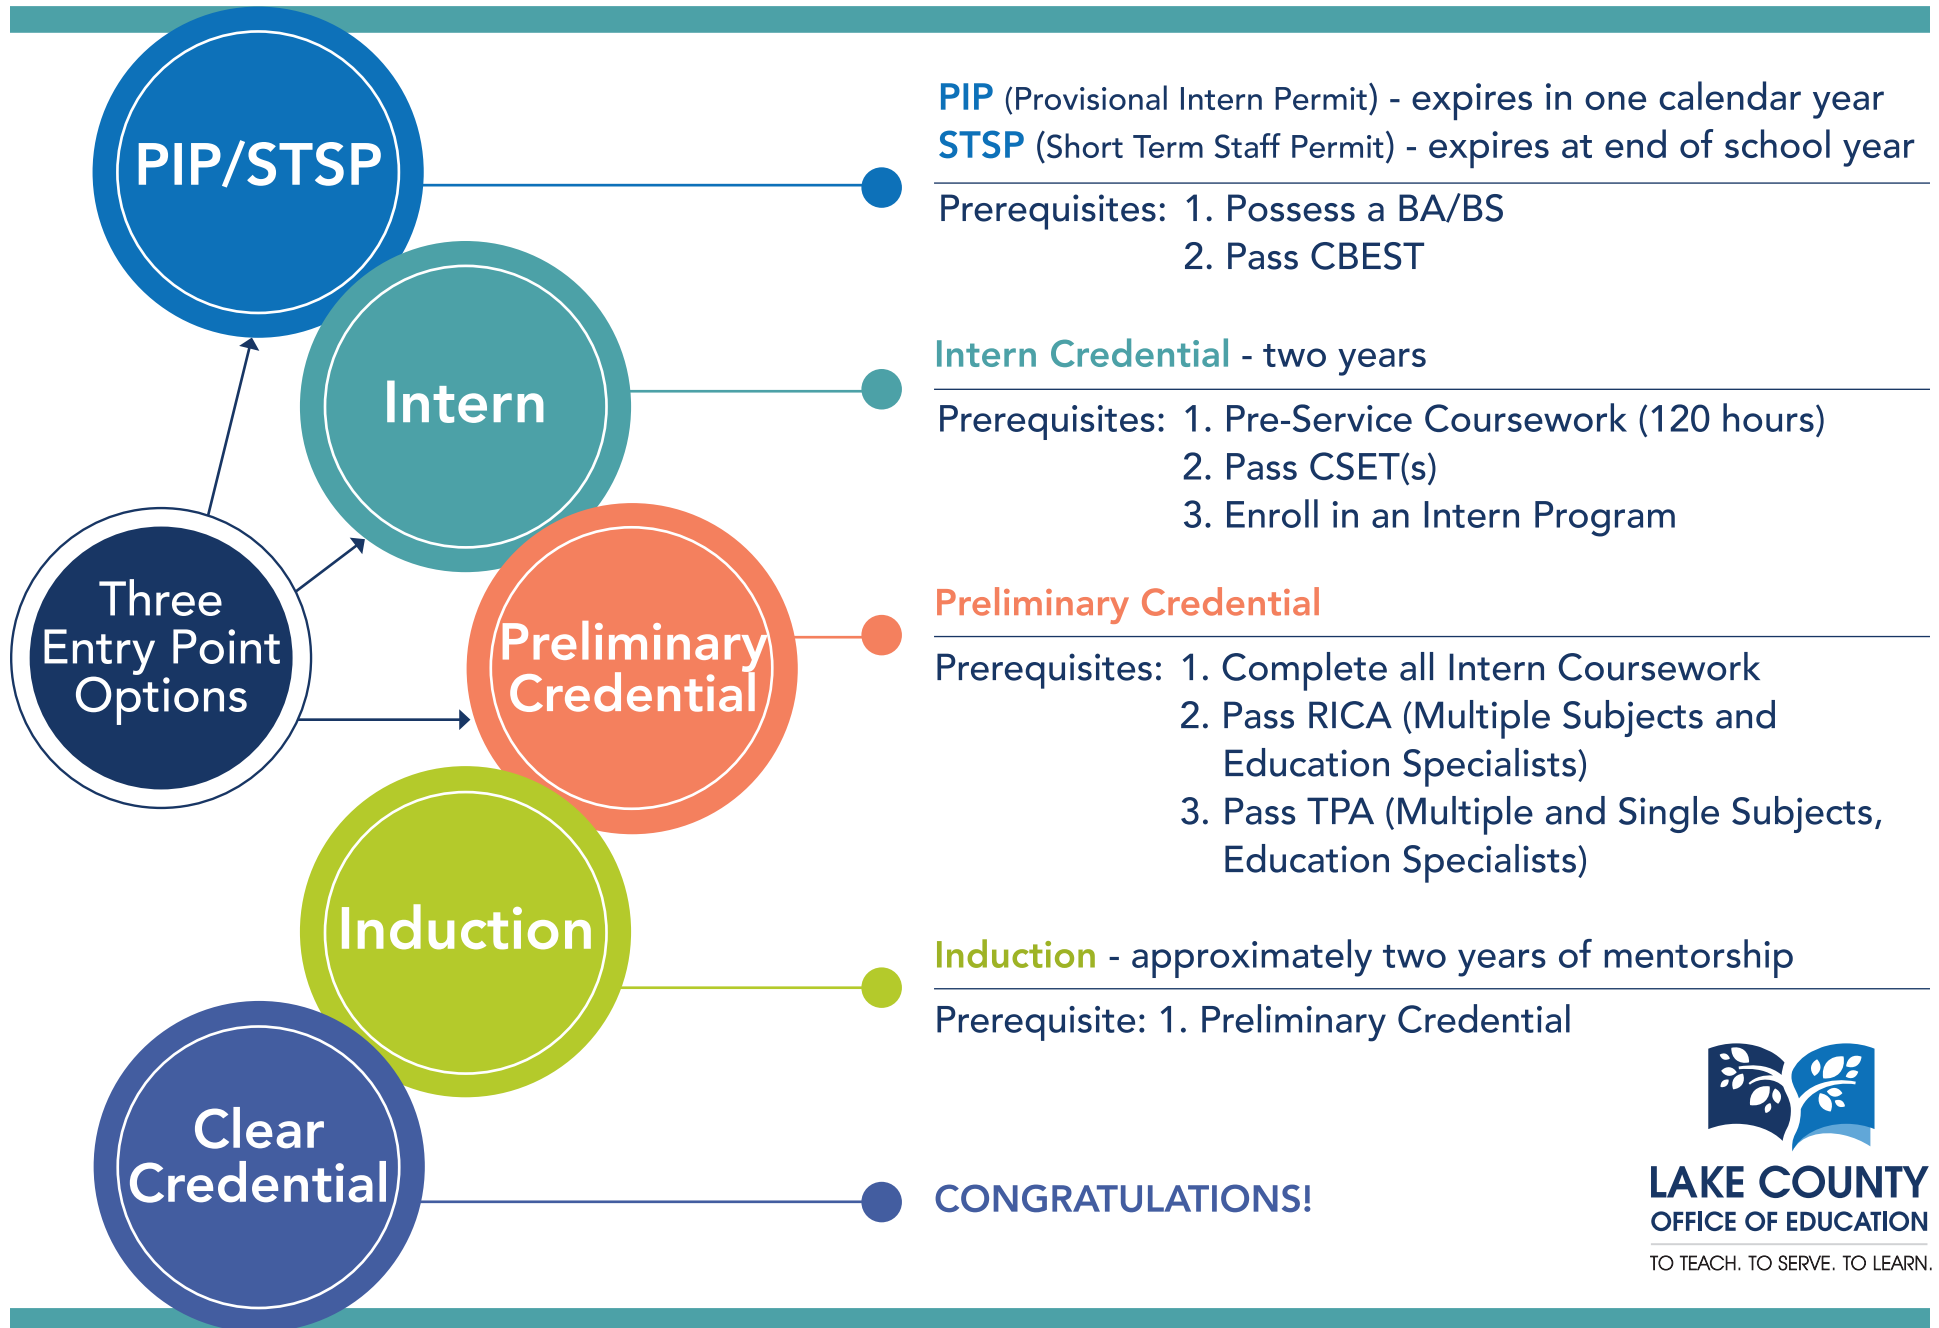

STEPS TO BECOMING A TEACHER

LAKE COUNTY
OFFICE OF EDUCATION

TO TEACH. TO SERVE. TO LEARN.

TEACHER DEVELOPMENT AND SUPPORT

Teach Lake County is a wrap-around teacher support program designed to provide training, coaching, and certification pathways to developing teachers. This program is offered by the Lake County Office of Education.

Teach Lake County offers a local perspective to teaching and learning, guiding new teachers as they learn how to best address the needs of our student population.

Learn more at
www.lakecoe.org/TLC

Teach Lake County supports your path to becoming a teacher at each step:

- Mentorship
- New Teacher Institute
- Quarterly Workshops
- CSET Test Prep
- Credential Advisement

- Intern Programs:
 - Mild/Moderate Support Need
 - Multiple Subjects
- RICA Test Prep
- Credential Advisement

- Liaison between providers and your districts